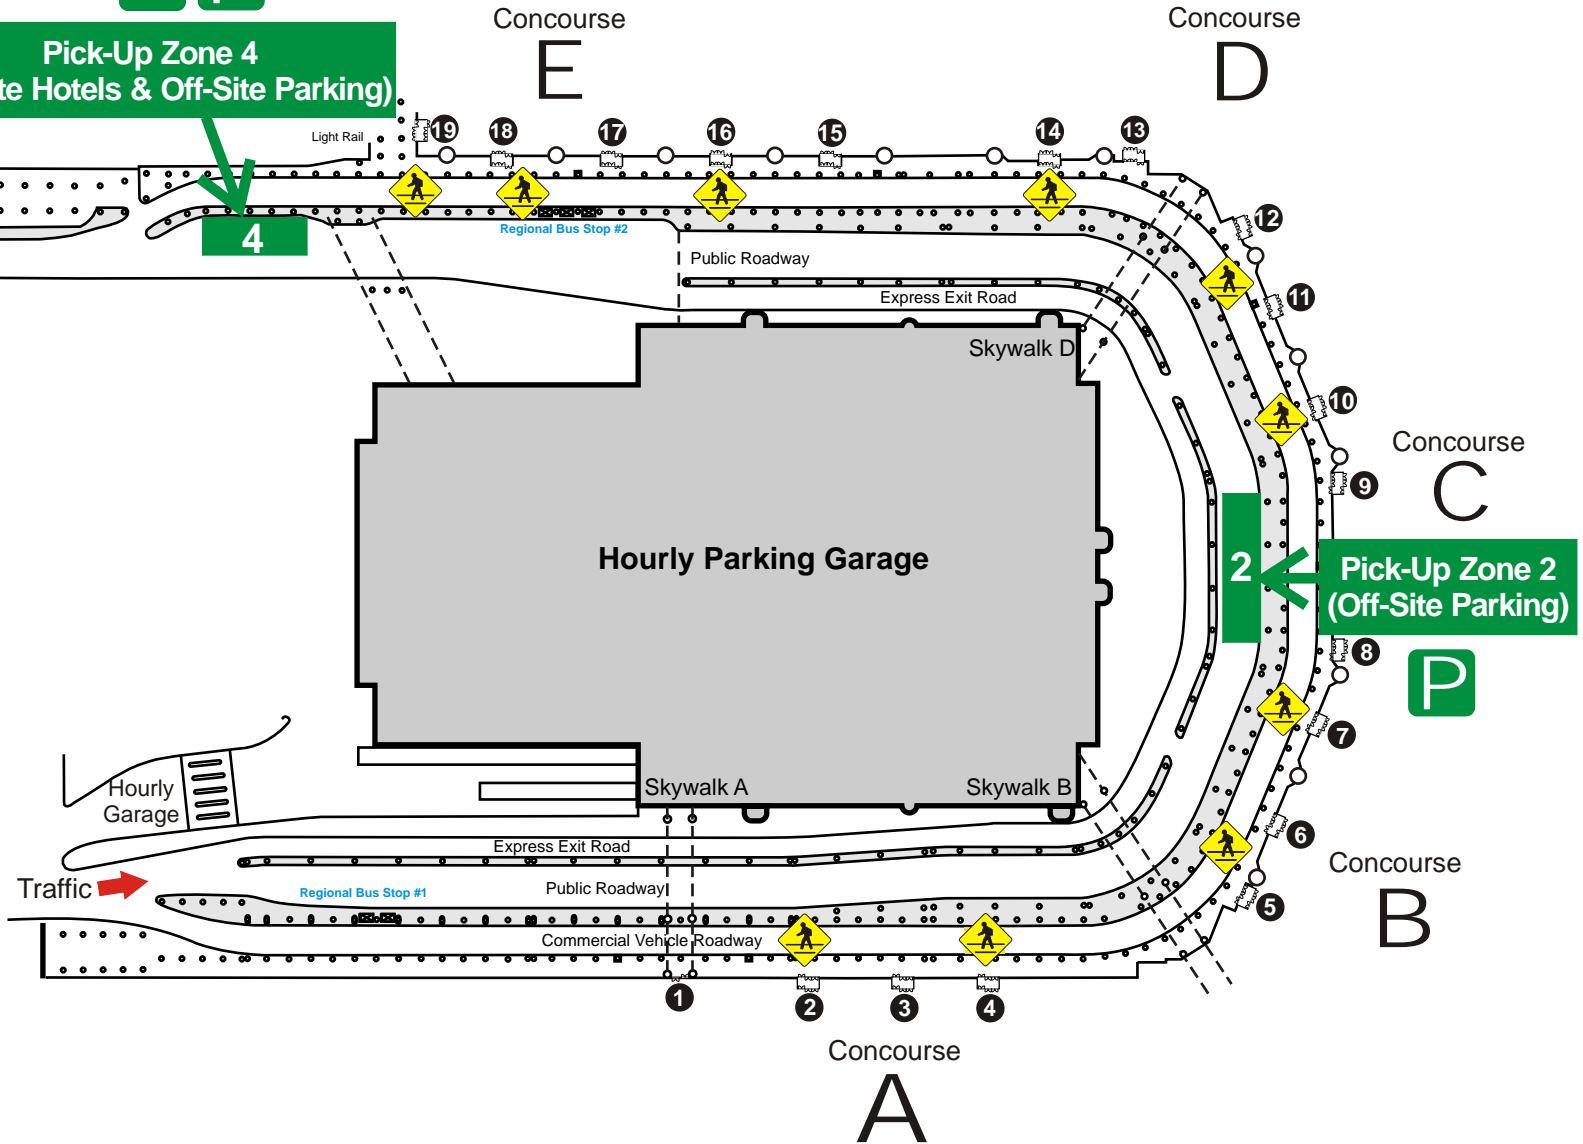

Legend	
	Pedestrian Crossing
	Vestibule Door Number
	Courtesy Van Pick-Up Zone

BWI Off-Site Courtesy Van Pick-Up Zone Locations

Legend

Pedestrian Crossing

10

Vestibule Door Number

Courtesy Van Pick-Up Zone

Pick-Up Zone 4
(Off-Site Hotels & Off-Site Parking)

4

Off-Site Parking Vans
Access by Airline & Door

Air Canada

Off-Site Parking- Door #10

AirTran

Off-Site Parking- Door #7

American

Off-Site Parking- Door #10

British Airways

Off-Site Parking- Door #18

Delta

Off-Site Parking- Door #10

Southwest

Off-Site Parking- Door #7

Spirit

Off-Site Parking- Door #10

United

Off-Site Parking- Door #10

International Flights

Off-Site Parking- Door #18

BWI Off-Site Courtesy Van Pick-Up Zone Locations by Airline Arrivals & Door Numbers

Feb 2013

Legend

Pedestrian Crossing